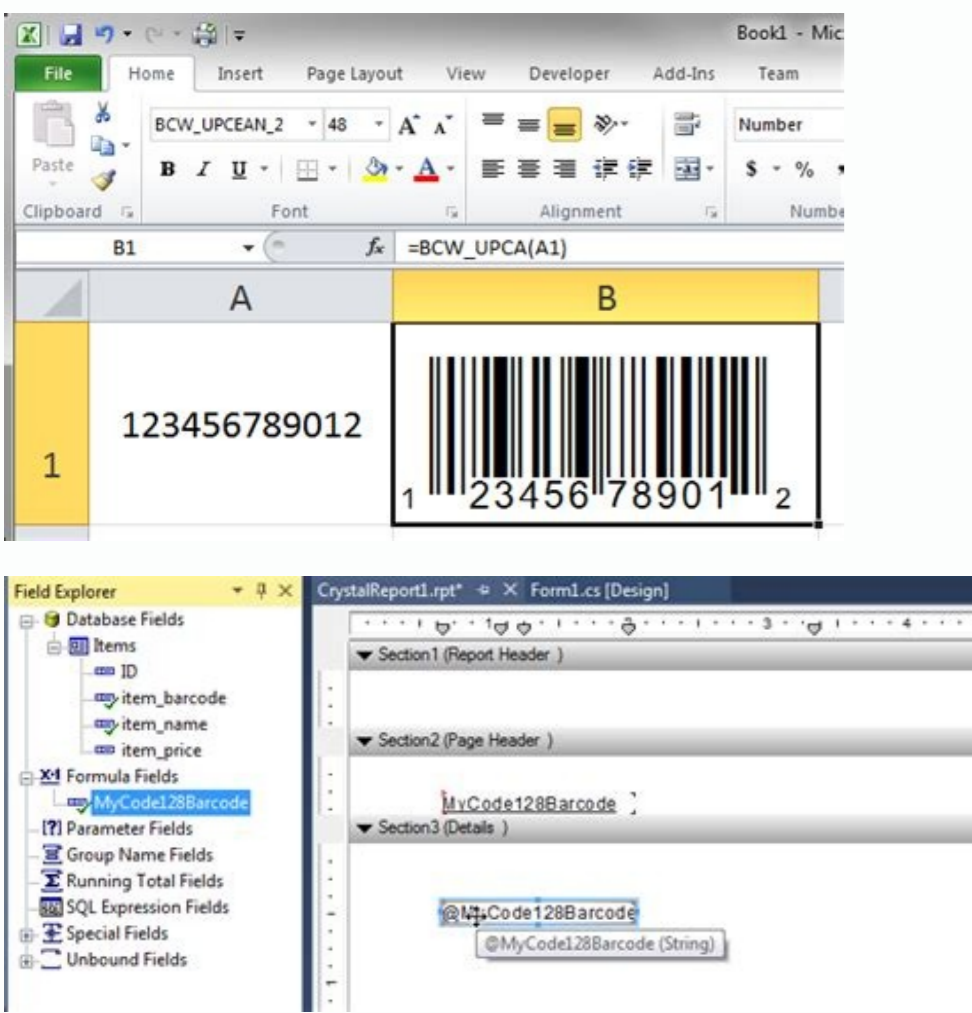

Formula Field for DataBar Stacked Omnidirectional

Formula Field for DataBar Expanded Stacked Omnidirectional

Formula Field for DataBar Omnidirectional

How to use code 128 barcode font in crystal reports. Best font for crystal report. Free code 128 barcode font for crystal reports.